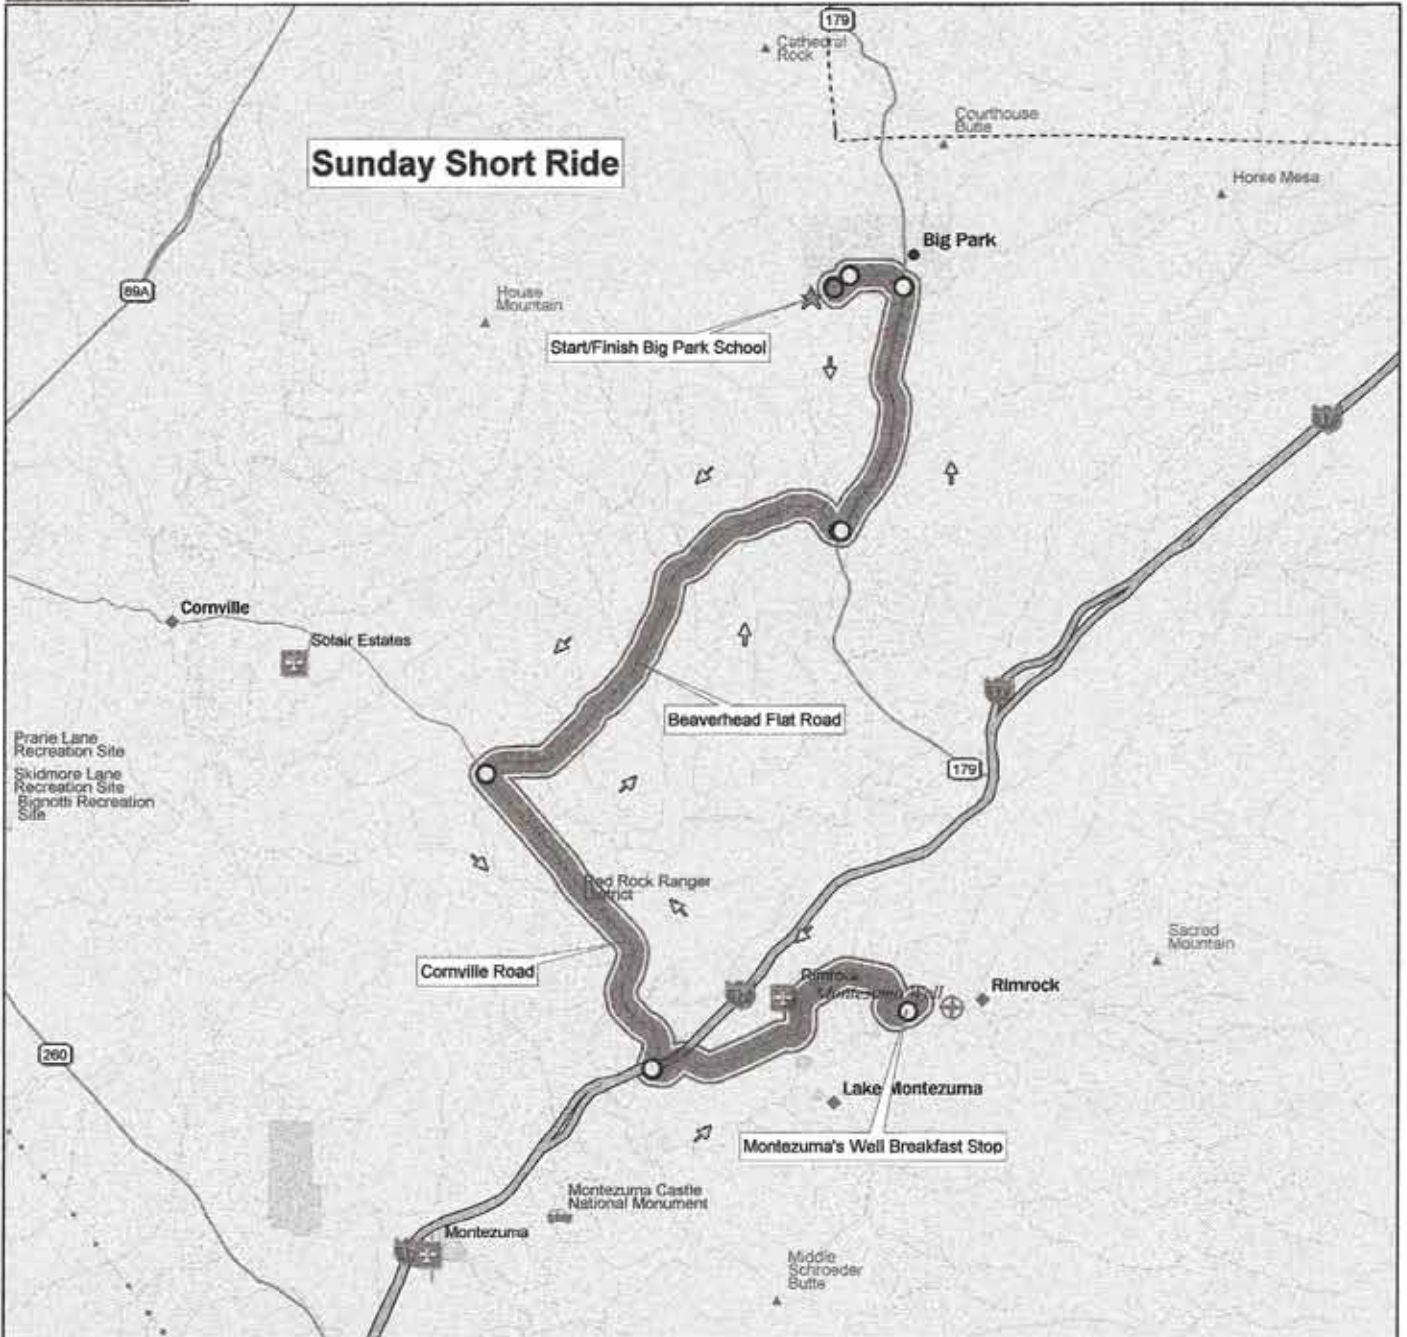

Sunday Short Ride

Lin Dist: 38.8 mi	Terr Dist: 38.9 mi	Elev Gain: 0 ft	Avg Grade: 2
Climb Elev: 1510 ft	Desc Elev: 1510 ft	Max. Elev: 4,086.9 ft	Min. Elev: 3,280.8 ft
Climb Dist: 19.3 mi	Desc Dist: 19.5 mi		

Data use subject to license.
 © DeLorme. Topo North America™ 9.
 www.delorme.com