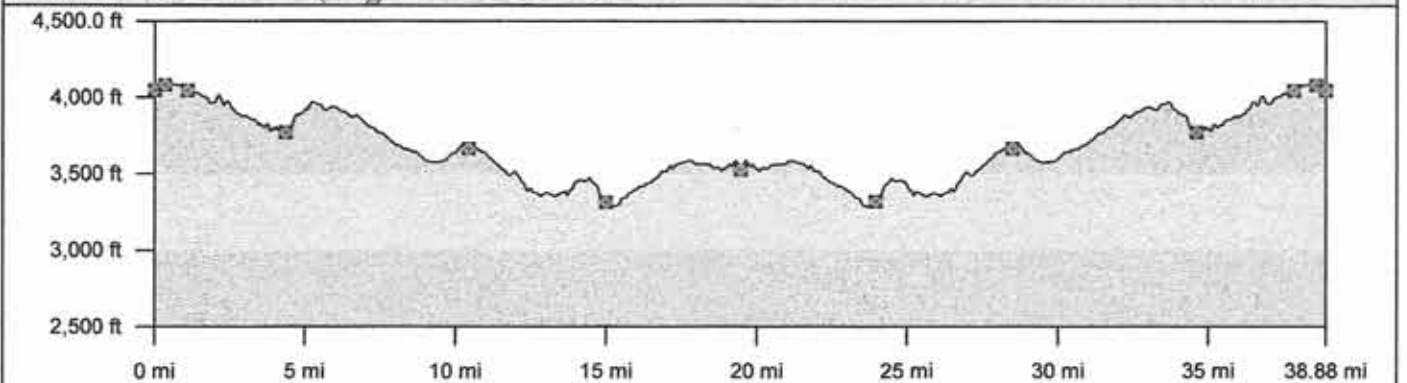

Sunday Short Ride

Lin Dist: 38.8 mi	Terr Dist: 38.9 mi	Elev Gain: 0 ft	Avg Grade: 2
Climb Elev: 1510 ft	Desc Elev: 1510 ft	Max. Elev: 4,086.9 ft	Min. Elev: 3,280.8 ft
Climb Dist: 19.3 mi	Desc Dist: 19.5 mi		