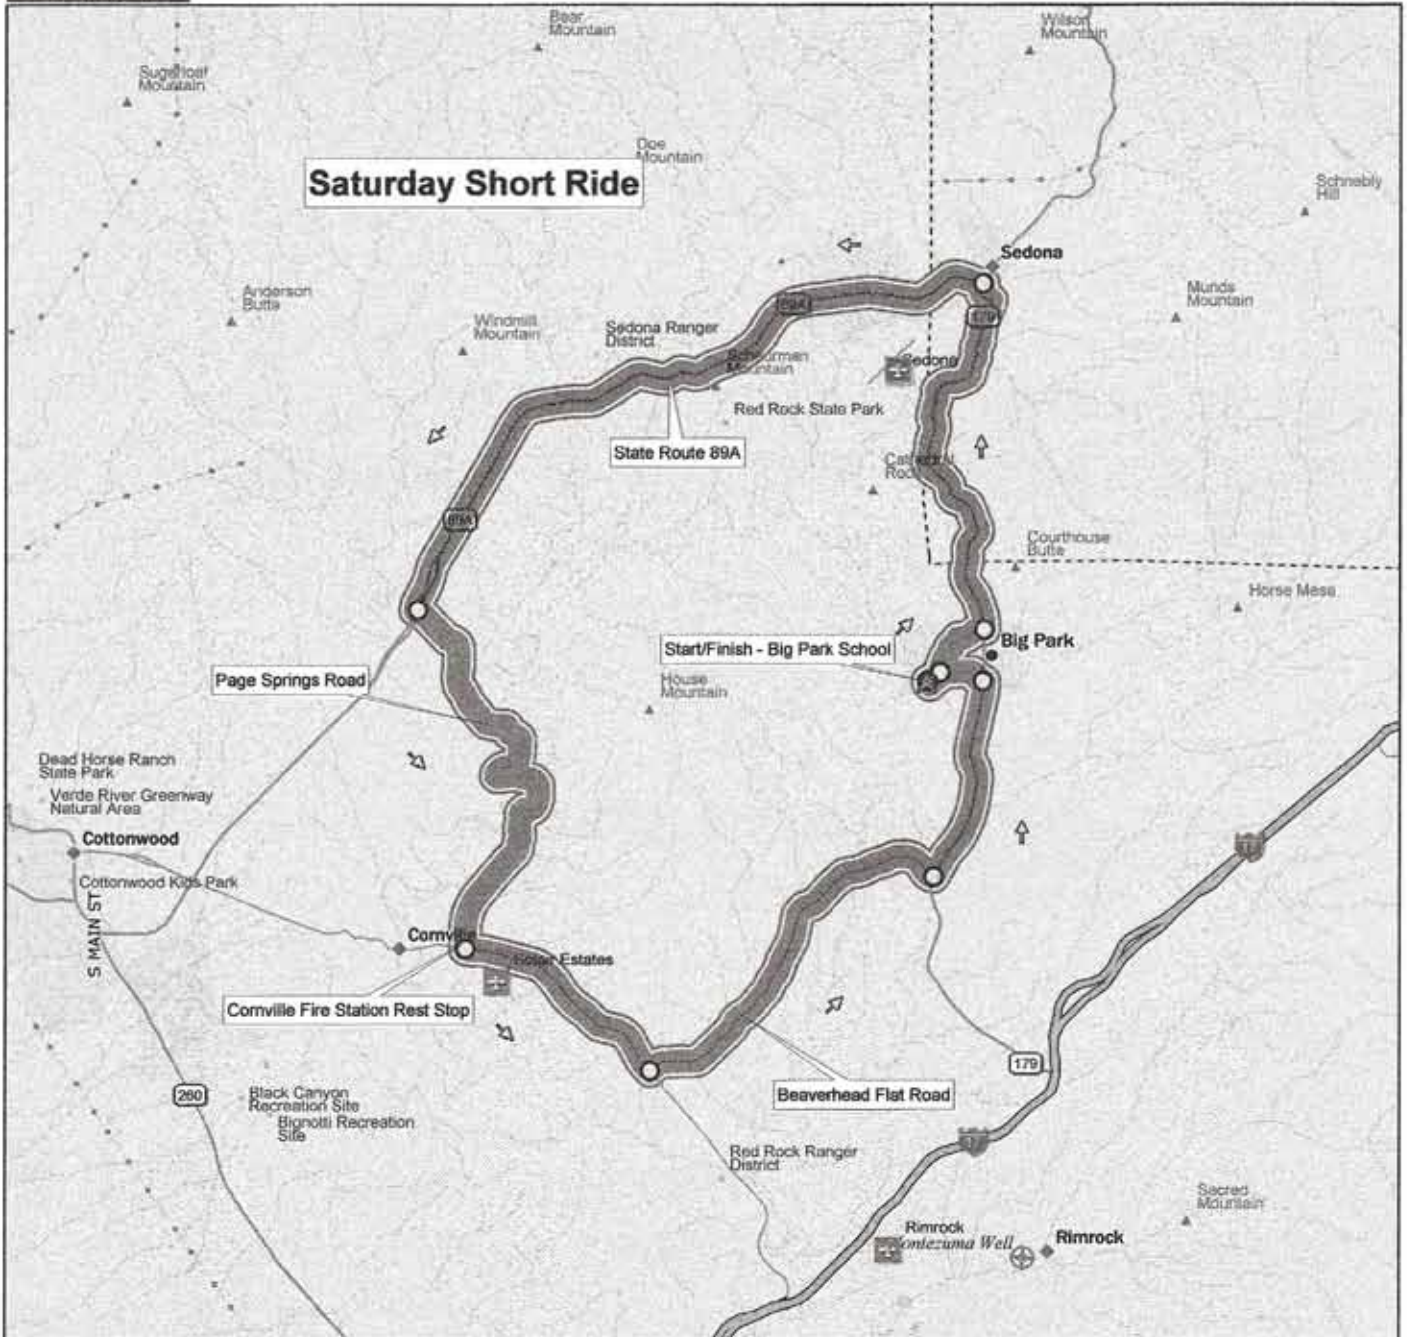

# Saturday Short Ride

Lin Dist: 40.6 mi	Terr Dist: 40.6 mi	Elev Gain: 0 ft	Avg Grade: 3
Climb Elev: 1633 ft	Desc Elev: 1633 ft	Max. Elev: 4,493.8 ft	Min. Elev: 3,401.9 ft
Climb Dist: 19.8 mi	Desc Dist: 20.8 mi		

Data use subject to license.  
 © DeLorme. Topo North America™ 9.  
 www.delorme.com