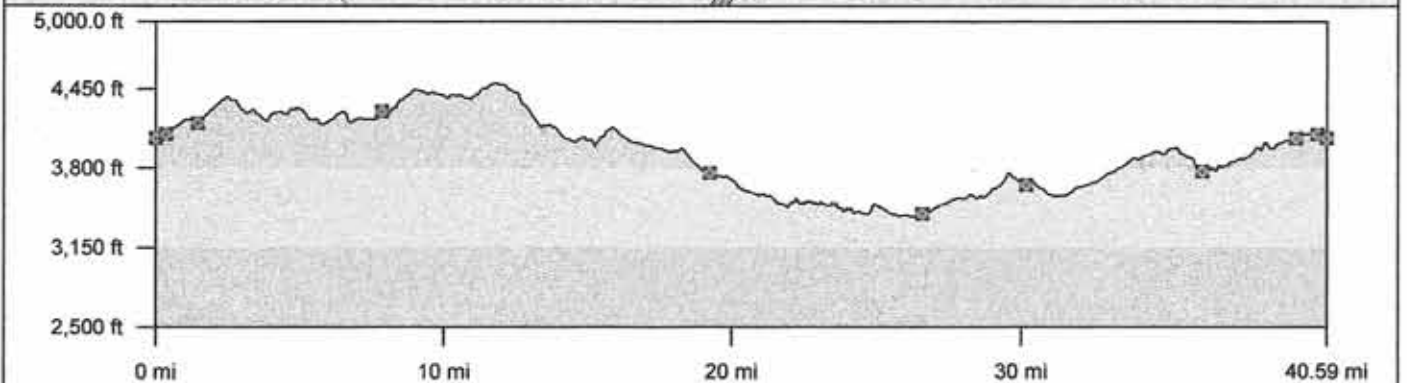

# Saturday Short Ride

Lin Dist: 40.6 mi	Terr Dist: 40.6 mi	Elev Gain: 0 ft	Avg Grade: 3
Climb Elev: 1633 ft	Desc Elev: 1633 ft	Max. Elev: 4,493.8 ft	Min. Elev: 3,401.9 ft
Climb Dist: 19.8 mi	Desc Dist: 20.8 mi		